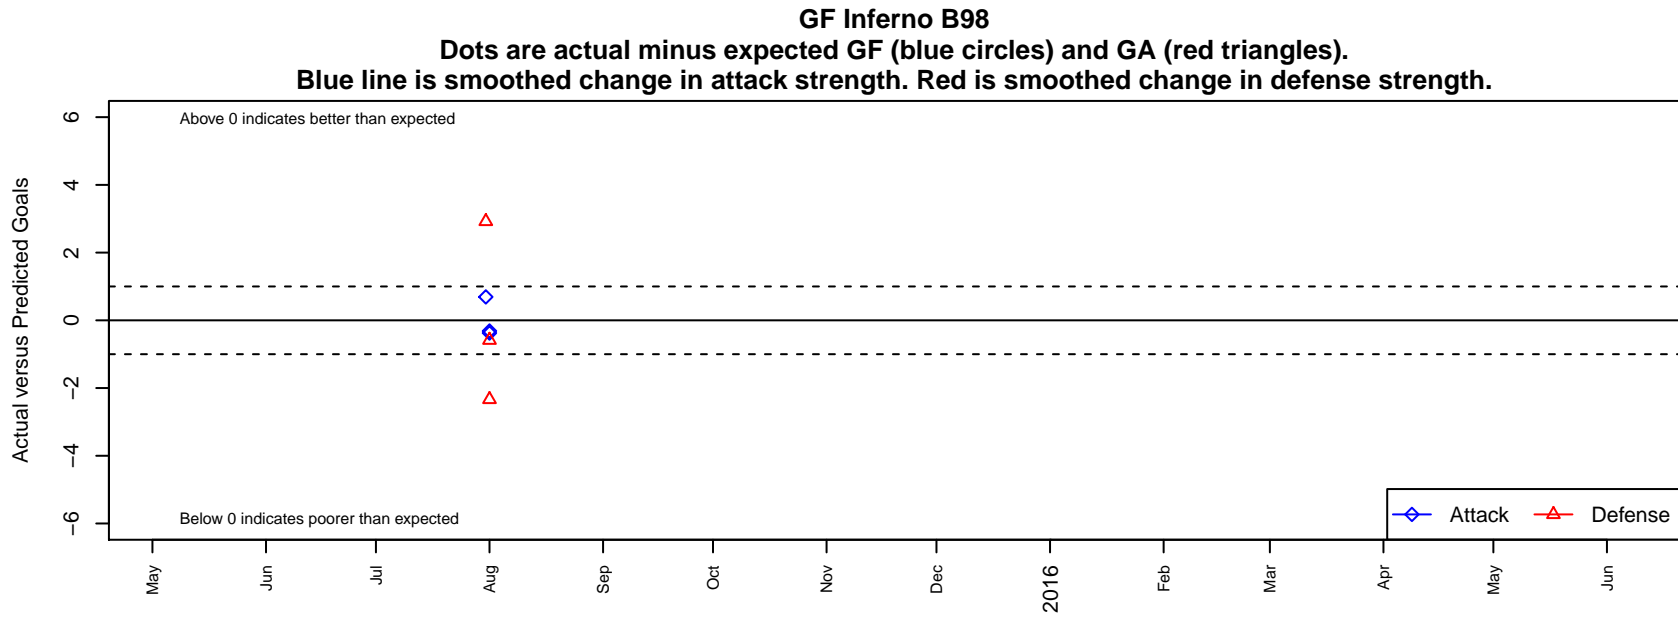

GF Inferno B98

Granite Falls, WA
B98 total strength=1147
attack=4.81 defense=2.31

alt names used:
Granite Falls Inferno FC

Venues played:
2015 Strawberry Classic BU16-17

date	home		away		venue	pred.home	pred.away
2015-08-01	GF Inferno B98	1	NSC Velocity B99	4	2015 Strawberry Classic BU16-17	1.31	1.66
2015-08-01	GF Inferno B98	1	Sky River Elite B99	3	2015 Strawberry Classic BU16-17	1.38	2.41
2015-07-31	GF Inferno B98	1	MV Bombers B99	6	2015 Strawberry Classic BU16-17	0.31	8.92